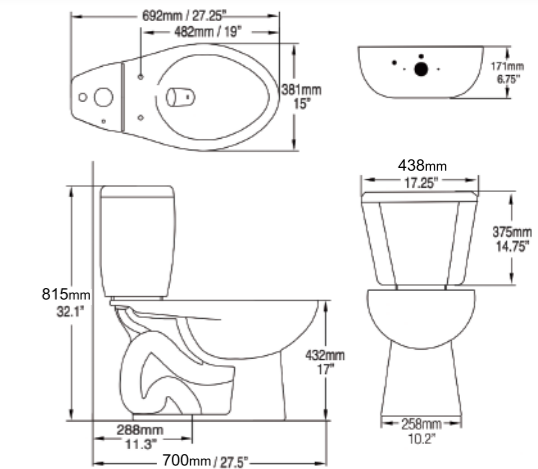

ESG馬桶領導品牌
獲選LEED,NGBS最佳設備