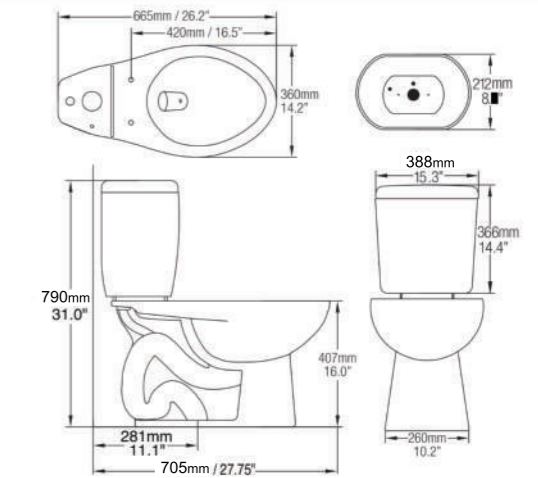

6

LEED POINTS For commercial buildings

UP TO

2

LEED POINTS For residential buildings

N7717 分體馬桶

高度符合ADA標準

呎 吋 | 733長x388寬x815高(mm)

2

LEED POINTS For residential buildings

N7716 分體馬桶 (短版)

呎 吋 | 705長x388寬x790高(mm)

管 距 | 300mm

沖水量 | 3L

※ 適配H&H免治馬桶座B014SU

accrue LEED Canada credit points:

UP TO

6

LEED POINTS For commercial buildings

UP TO

2

LEED POINTS For residential buildings

N7771 分體馬桶

全球最大管徑 Pro巨無霸

呎 吋 | 700長x438寬x815高(mm)

管 距 | 300mm

沖水量 | 4.5L

※ 適配H&H免治馬桶座B011、B03系列

accrue LEED Canada credit points:

UP TO

6

LEED POINTS For commercial buildings